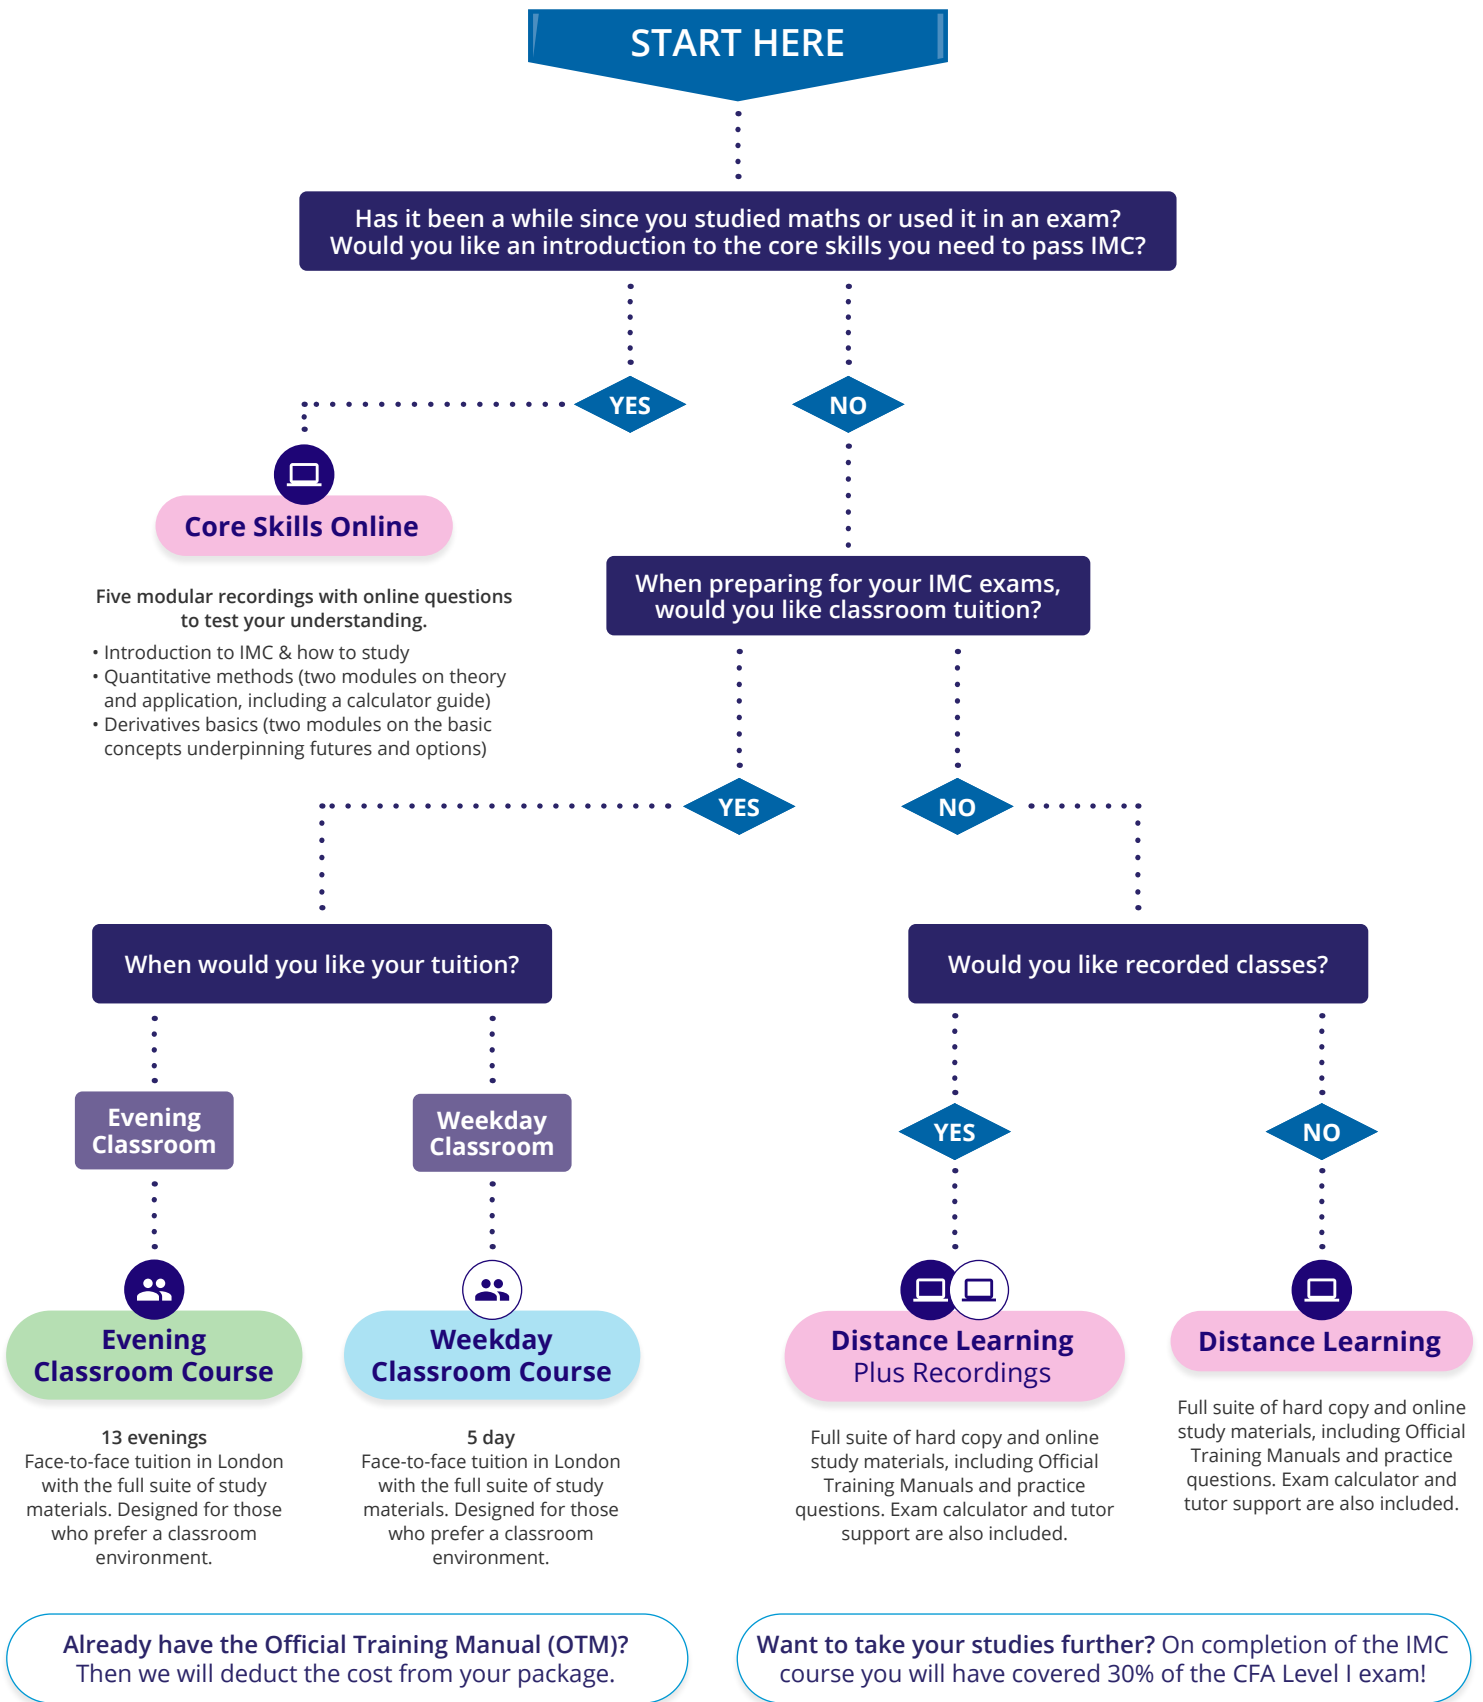

# Follow our quick guide to choose your IMC STUDY OPTIONS

Still unsure? Get in touch!

citybookings@kaplan.co.uk +44 (0)20 7920 3060  
www.kaplan.co.uk/courses/imc

**KAPLAN**